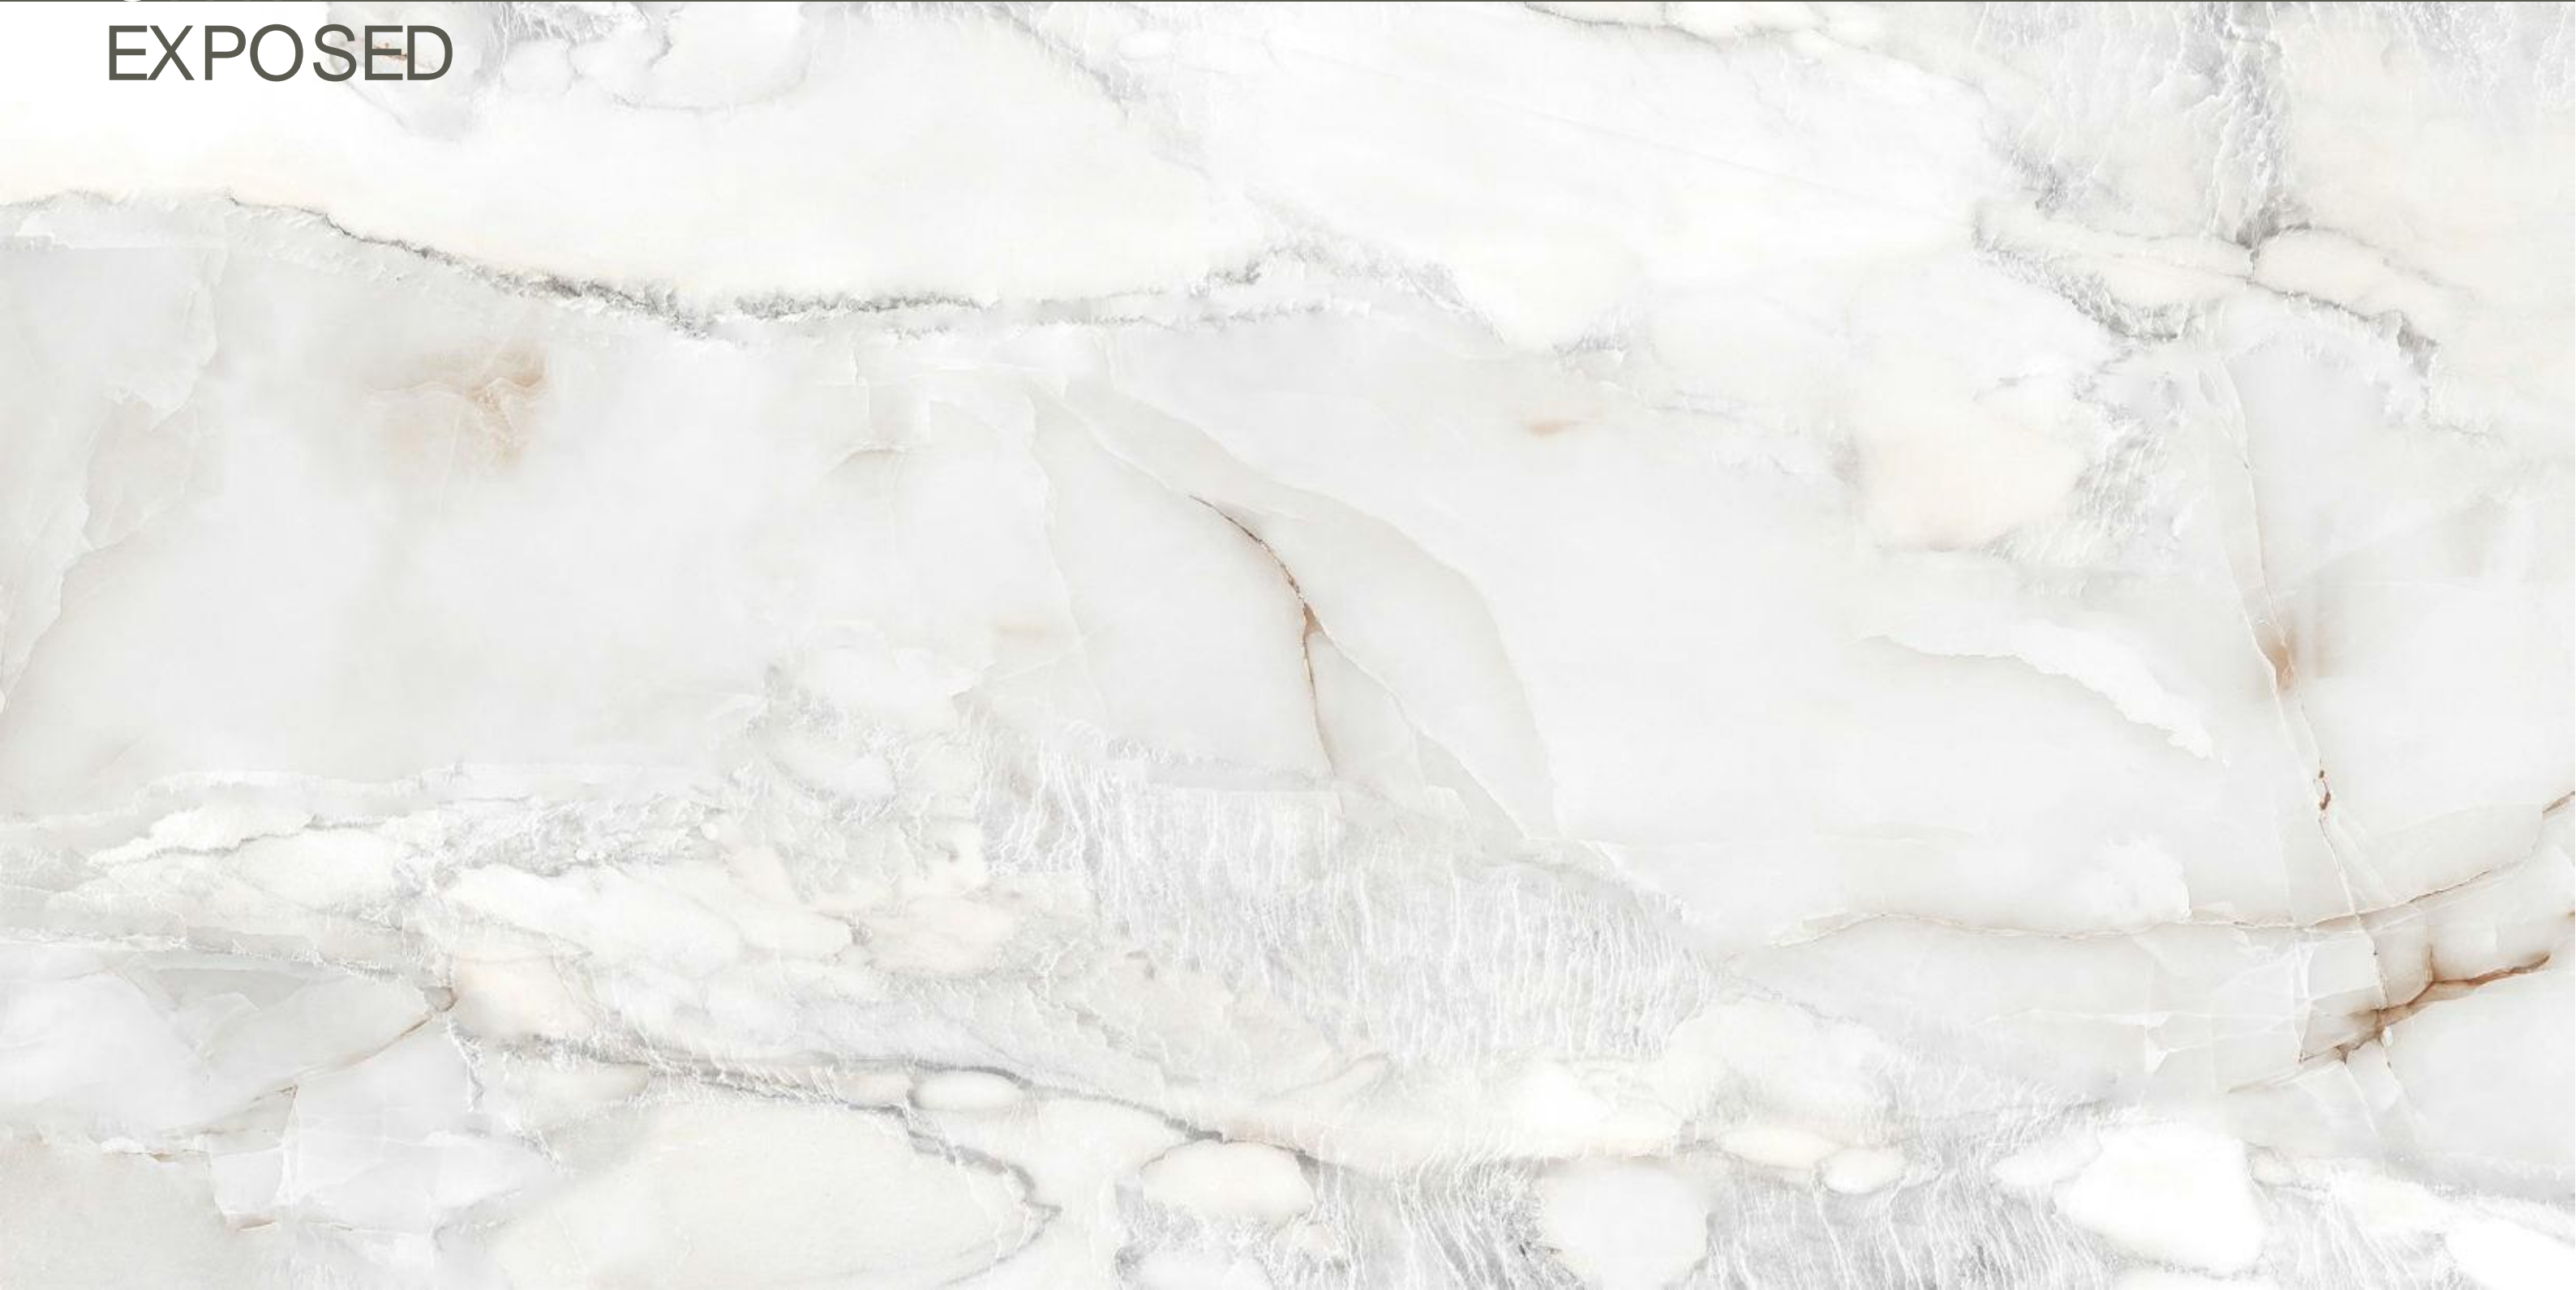

ONYX
EXPOSED