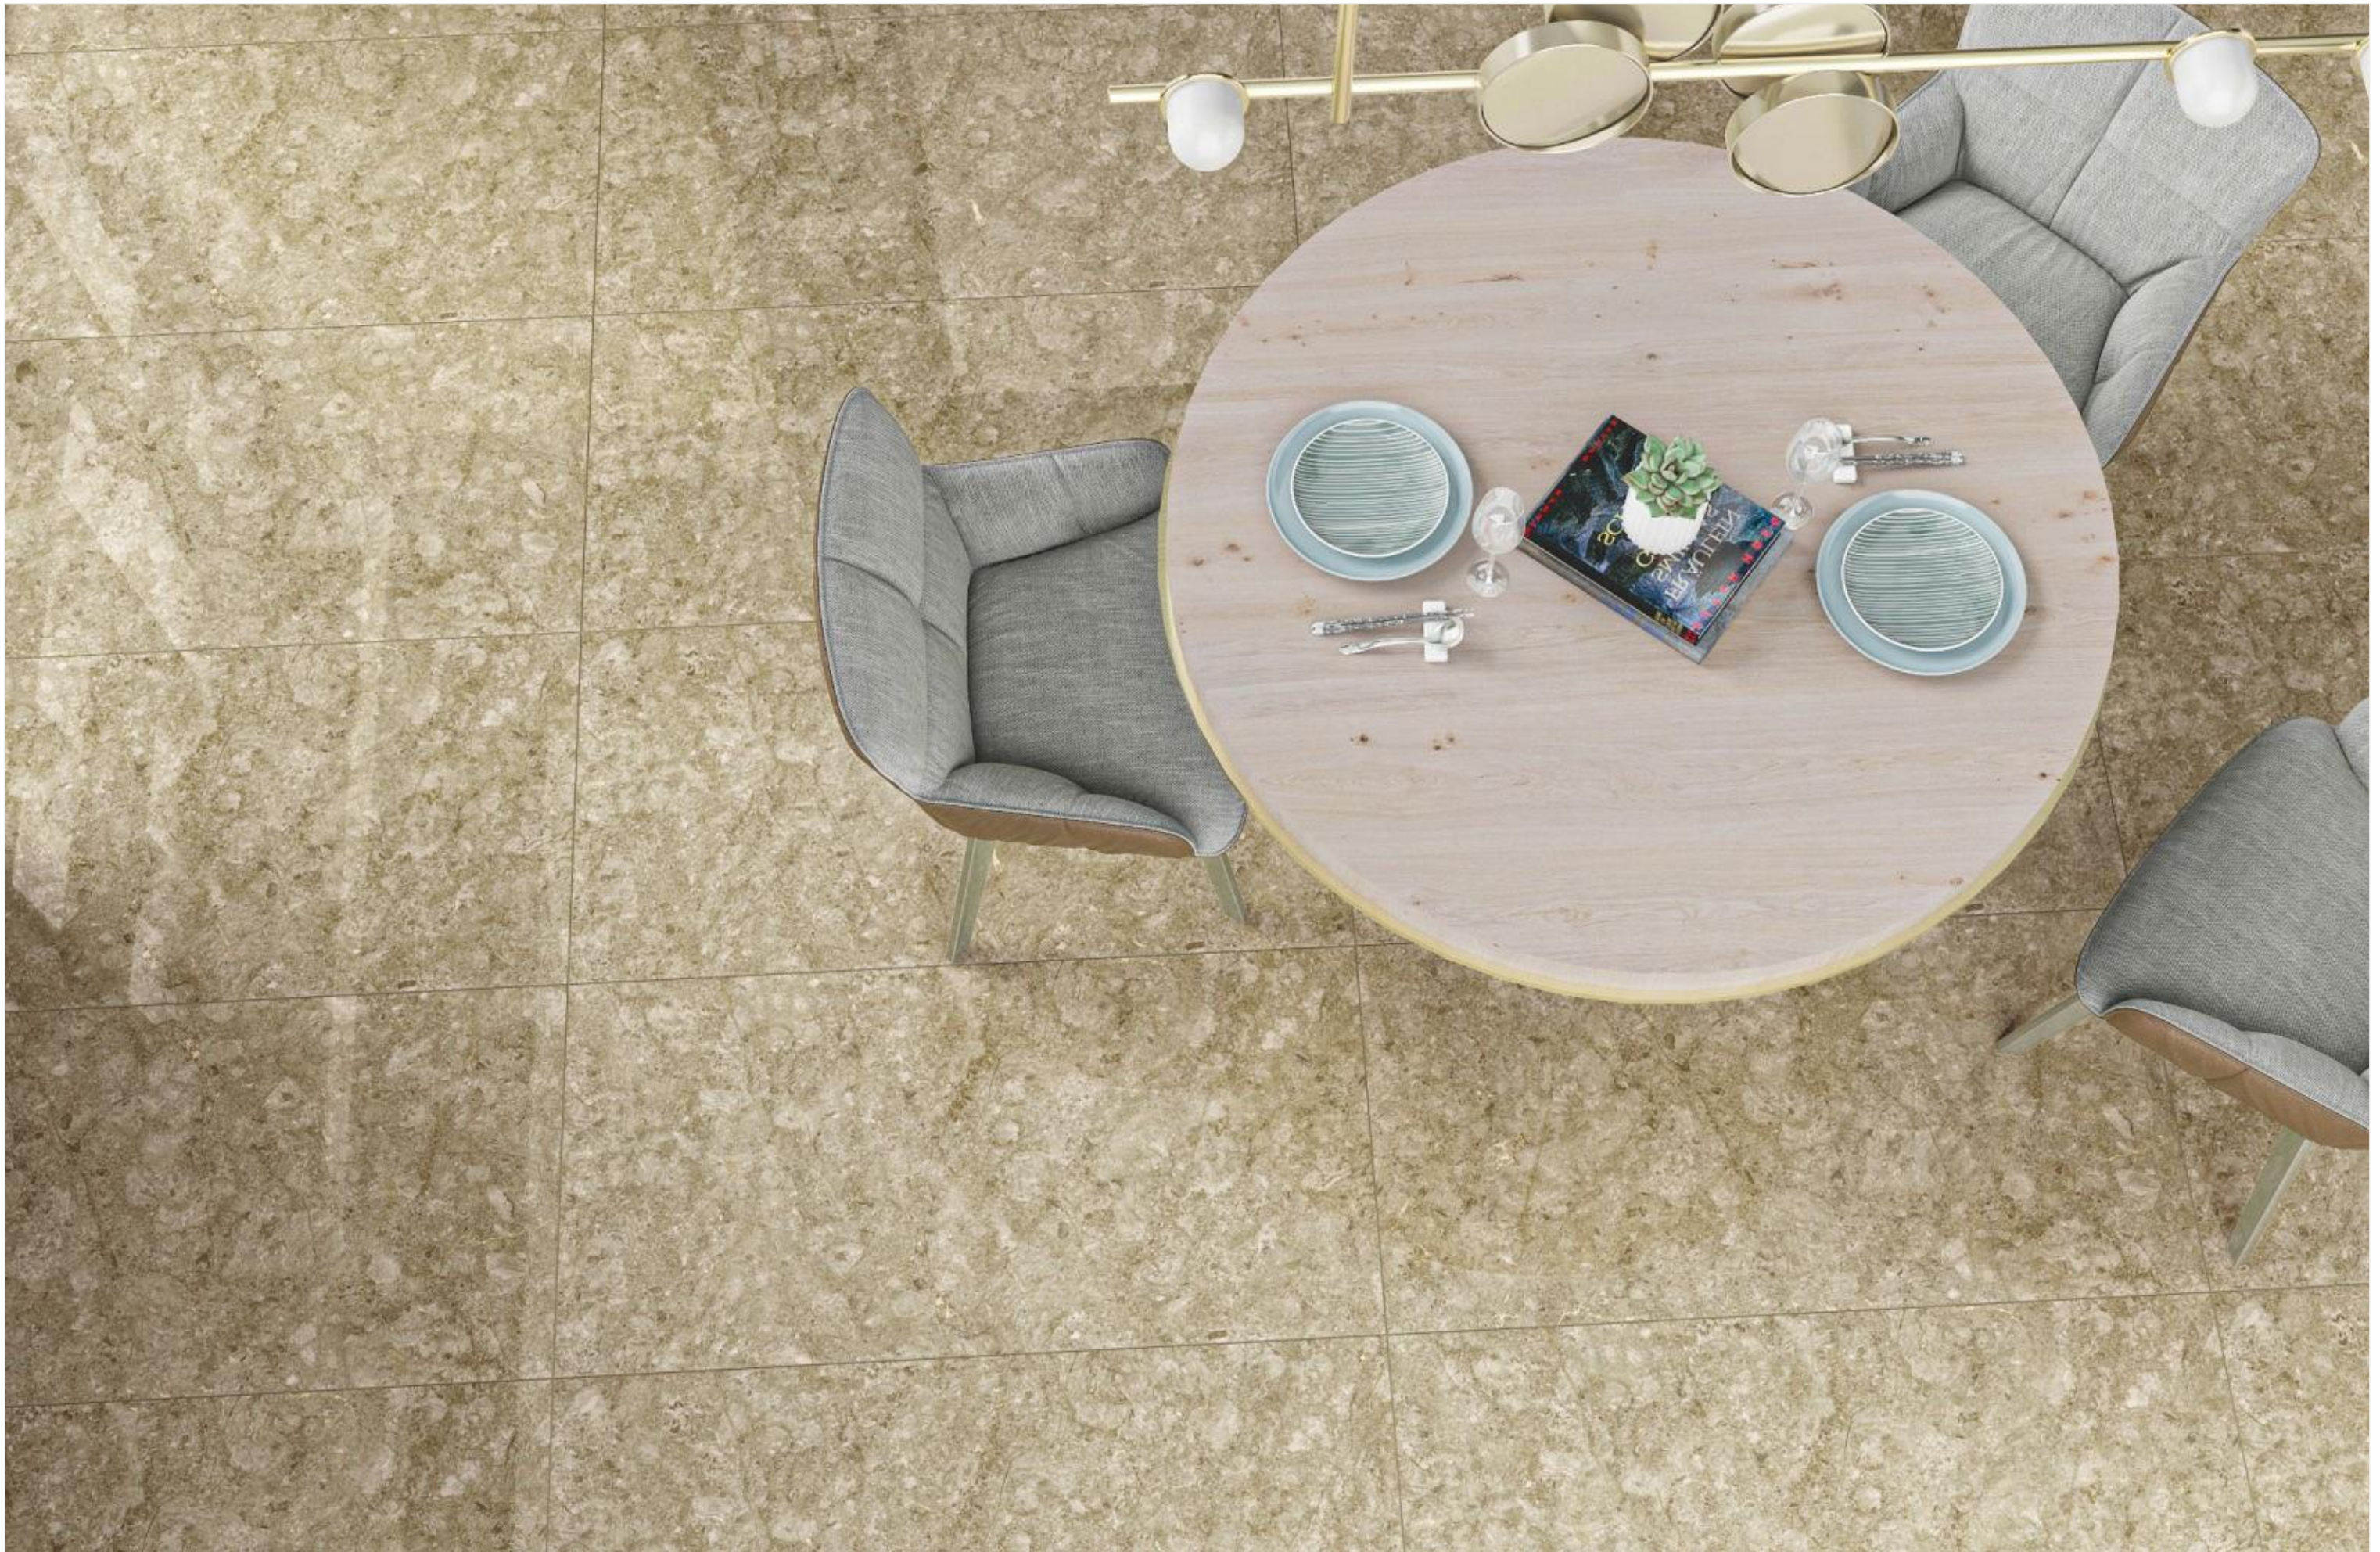

WILLIAM FISSURE
ALMOND

WILLIAM FISSURE ALMOND

SIZE
600x
1200MM

Series
GLOSSY

Random
03

WILLIAM FISSURE ALMOND

ZORANI
NATURAL

ZORANI NATURAL