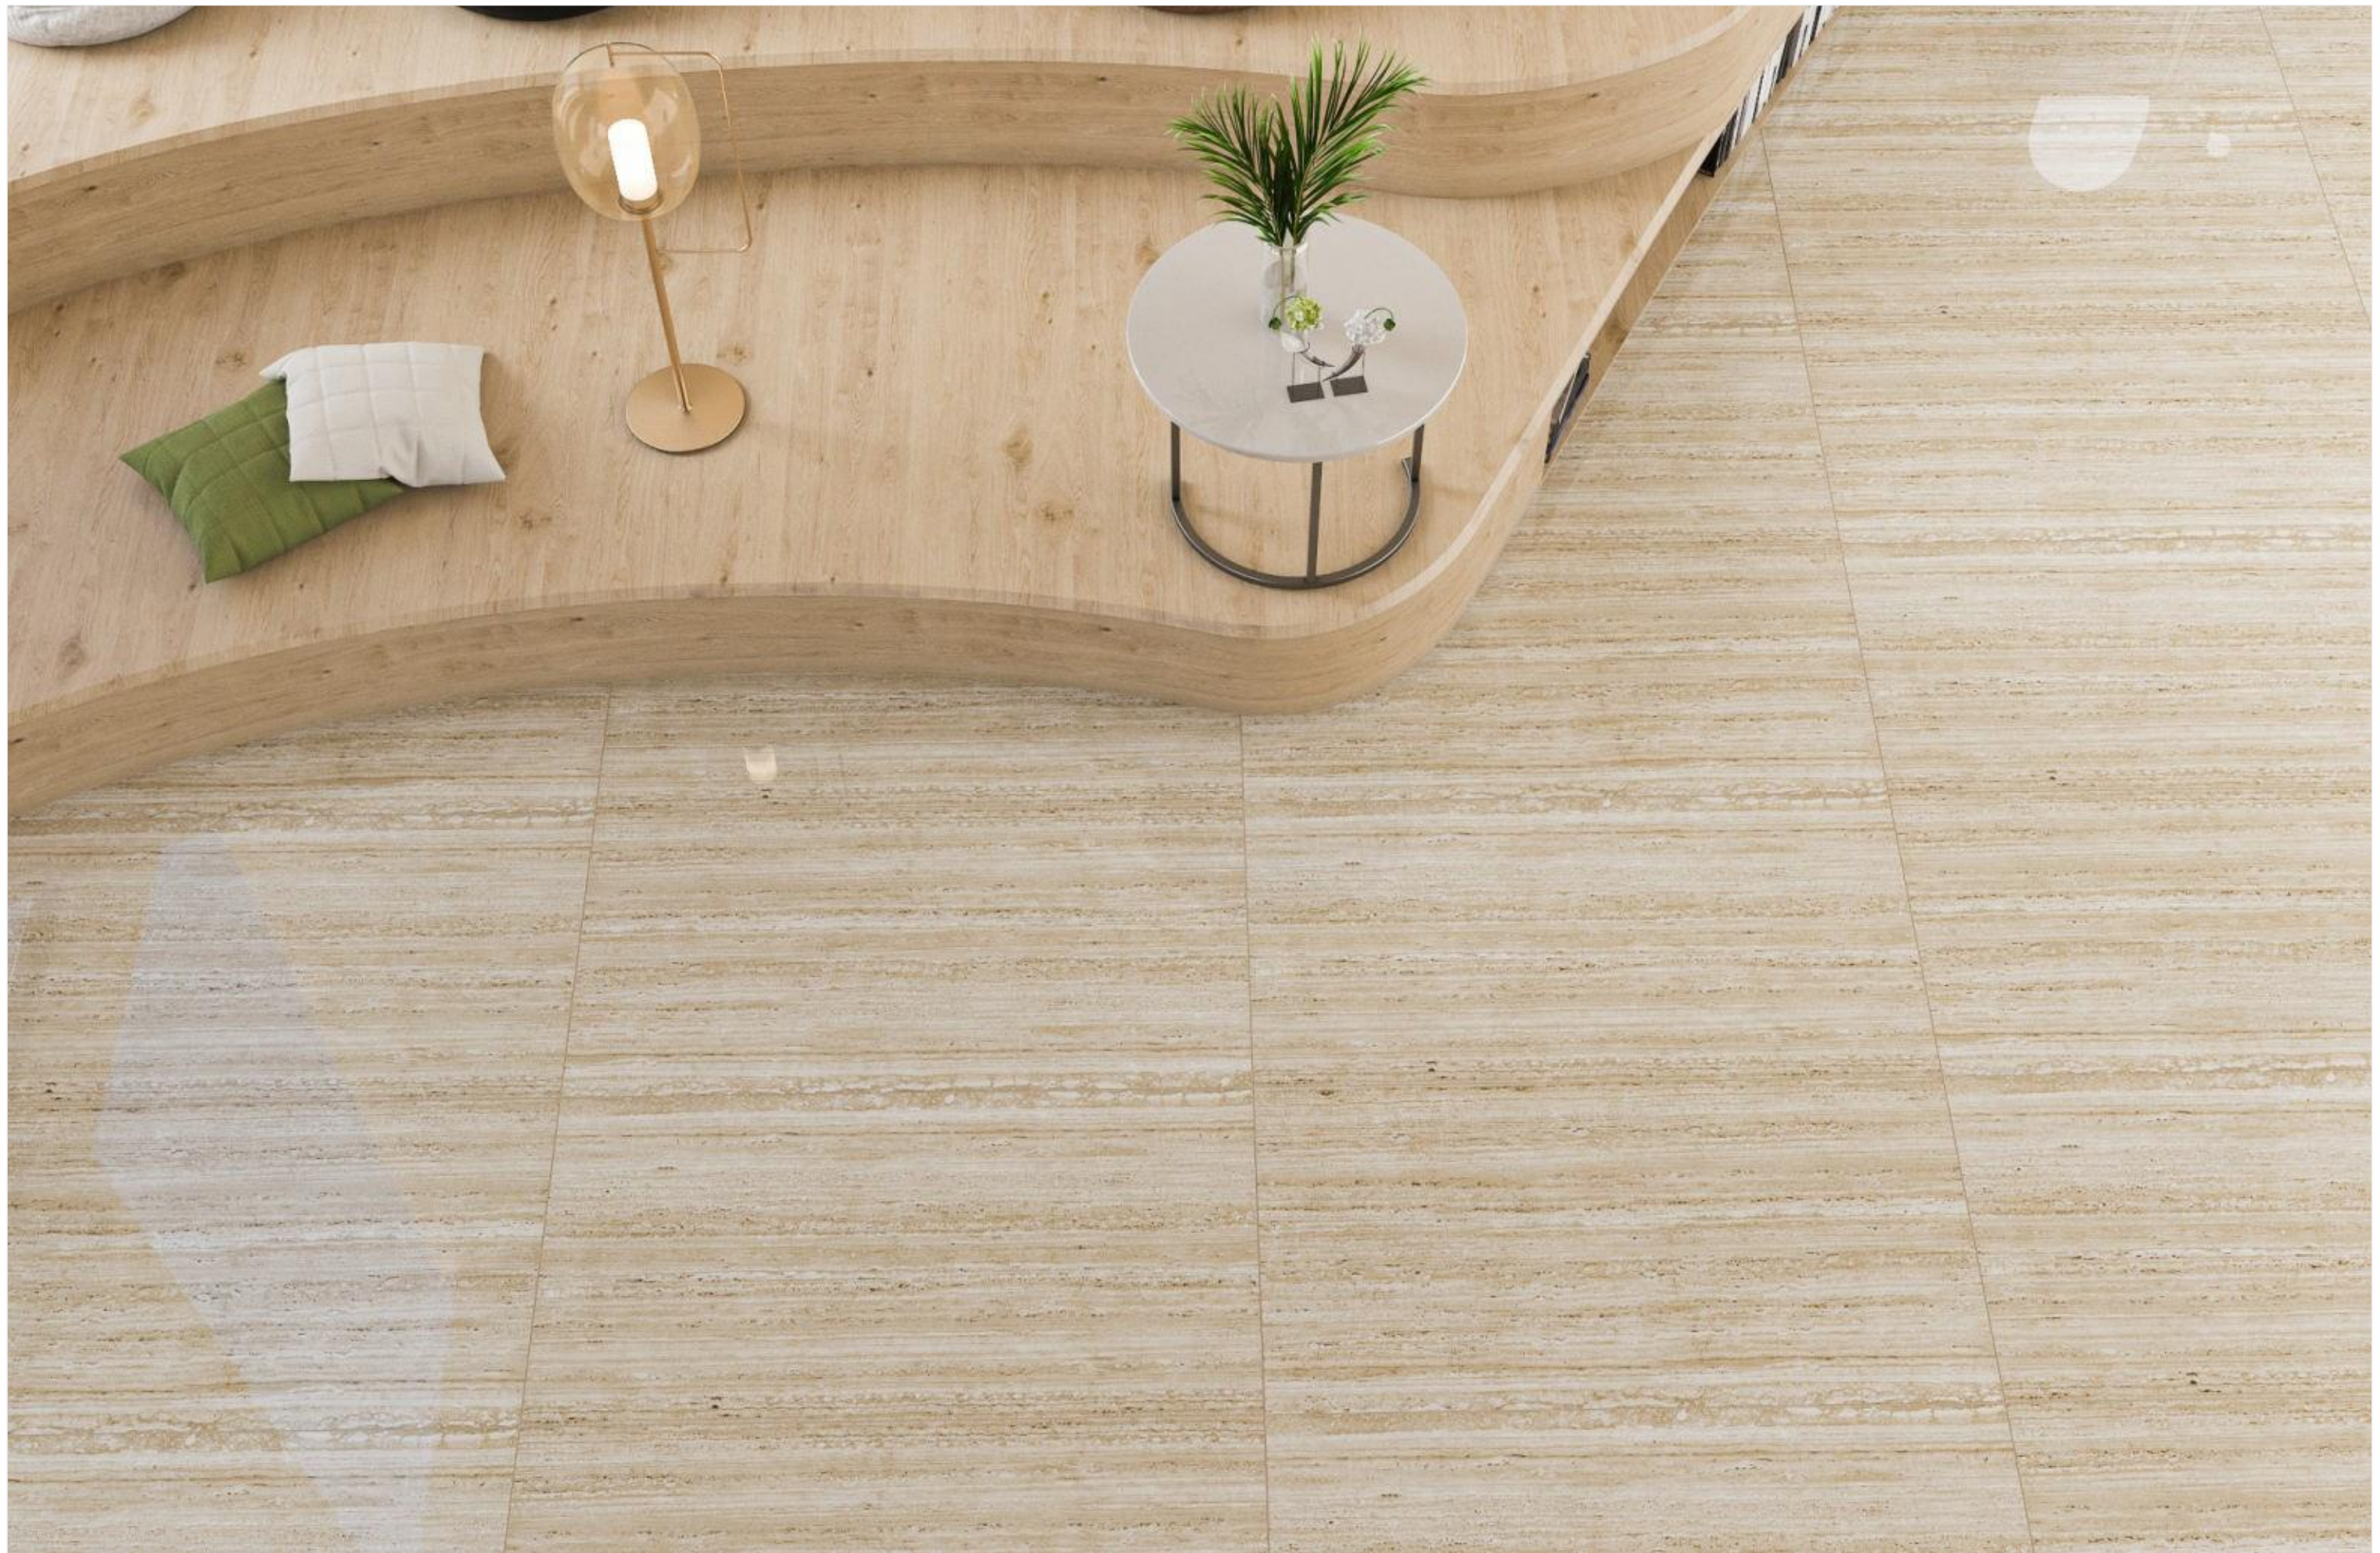

TRAVERTINO NOCE