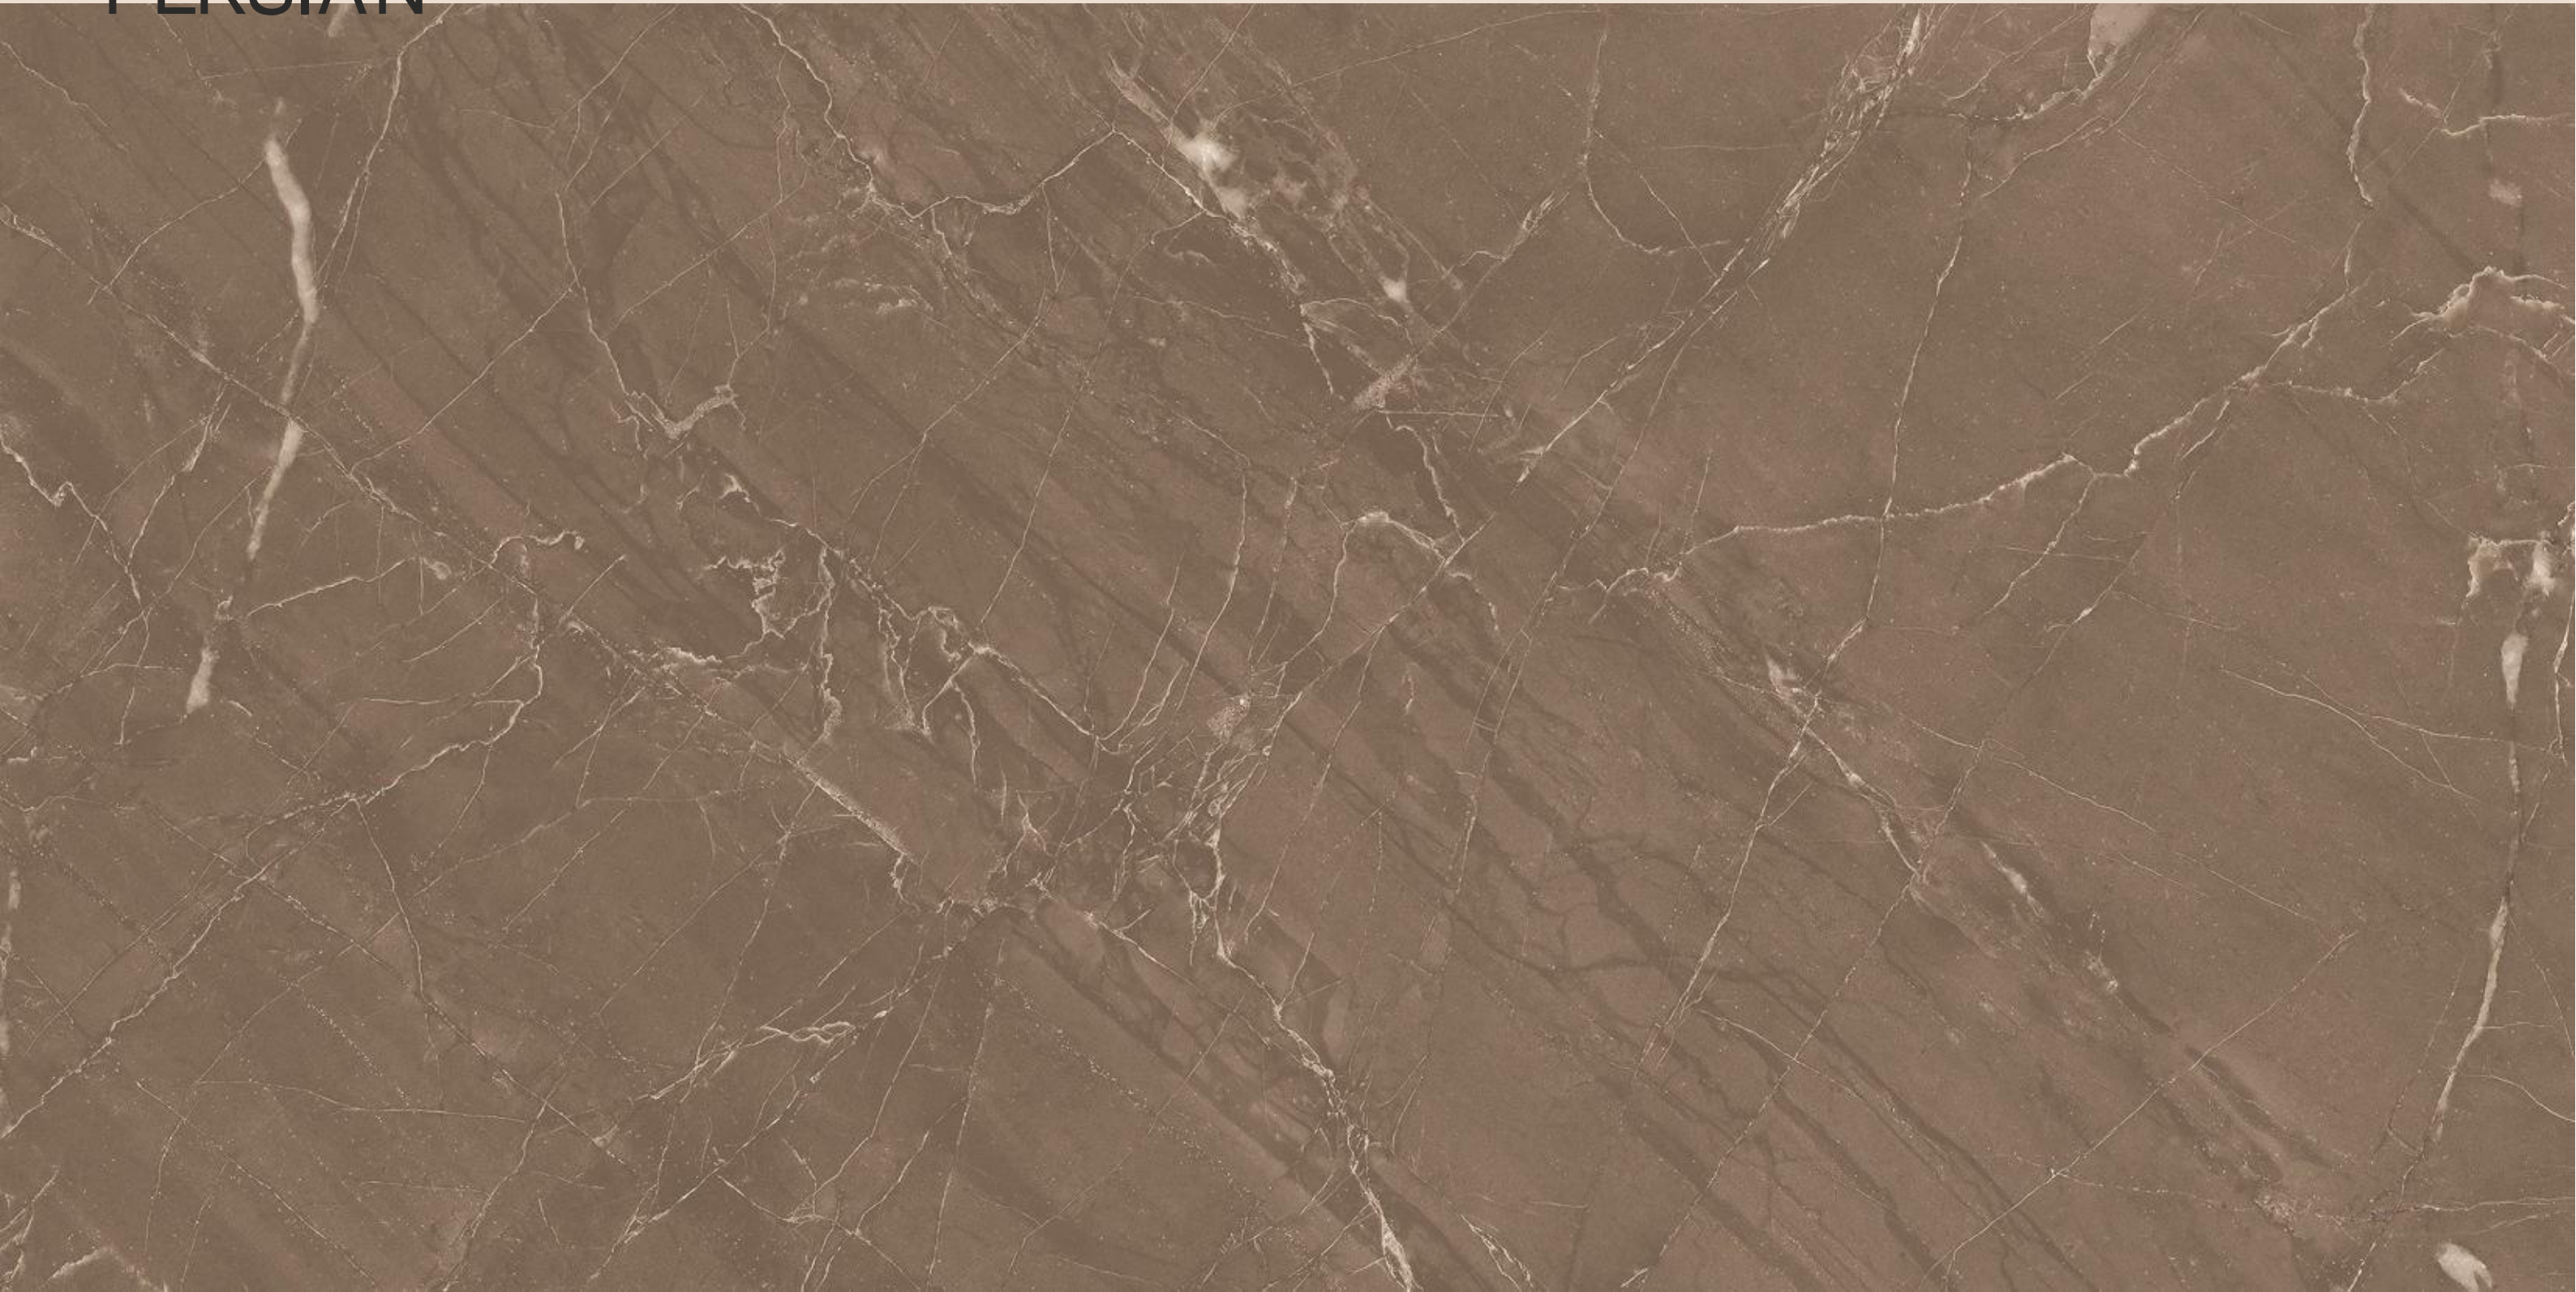

SIZE
600x
1200MM

Series
GLOSSY

Random
04

OROBICO CREST

PERSIAN

PERSIAN

SIZE
600x
1200MM

Series
GLOSSY