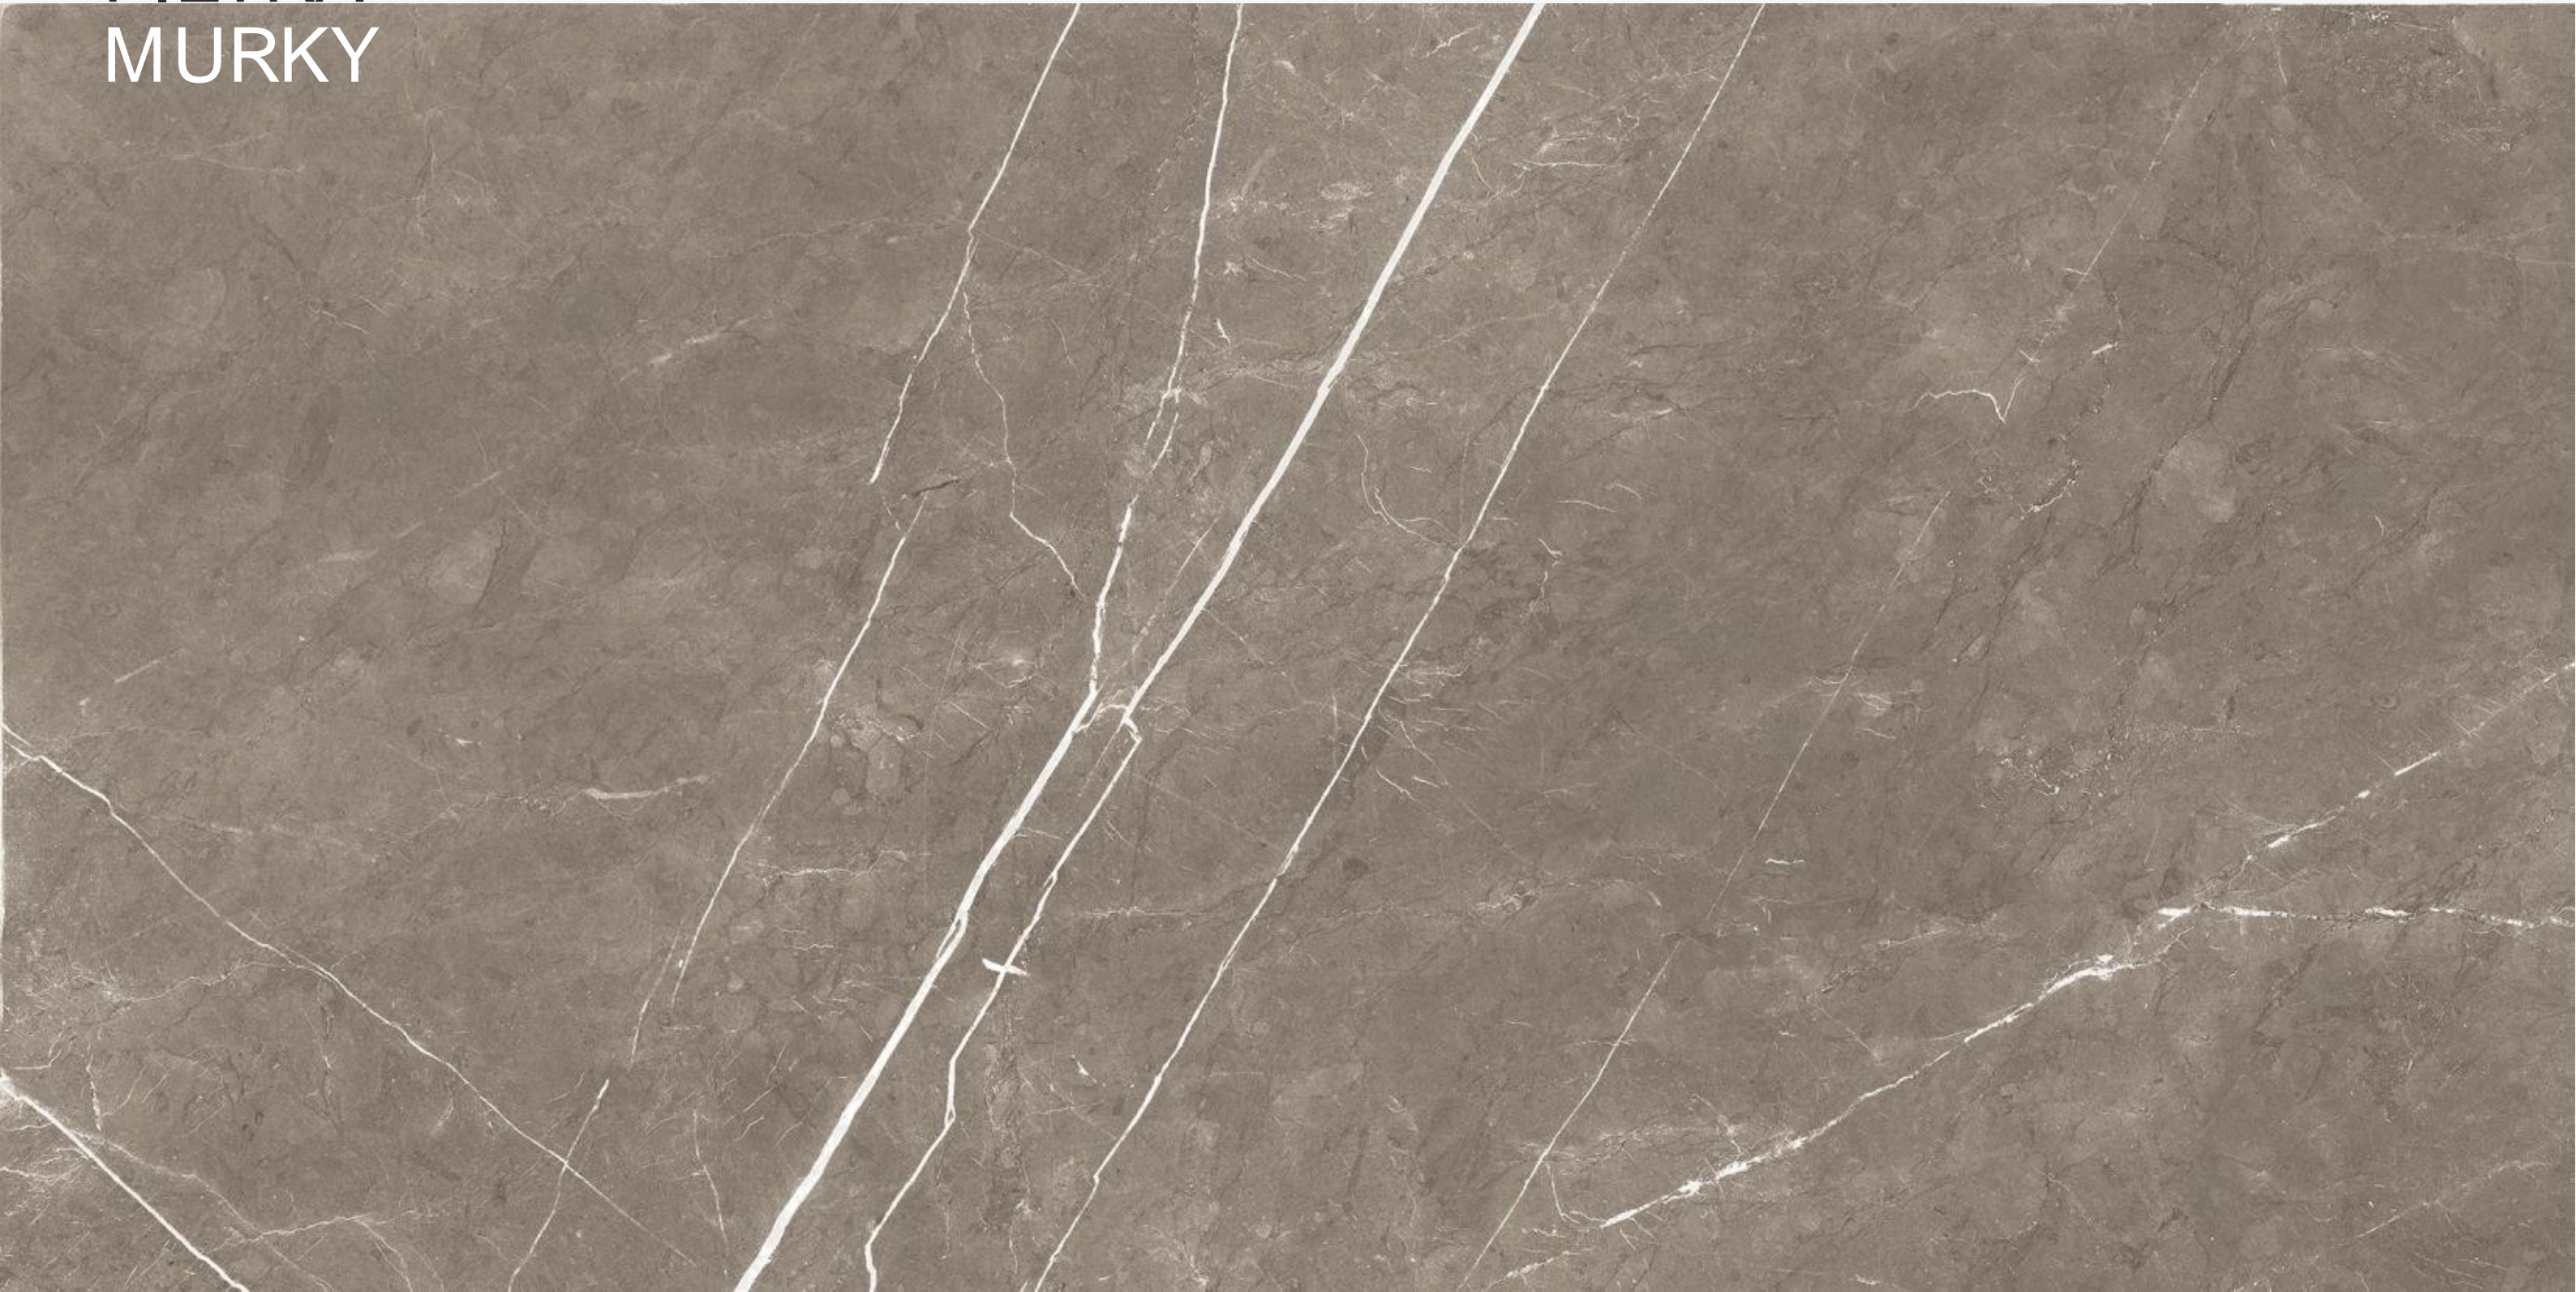

PIETRA
MURKY