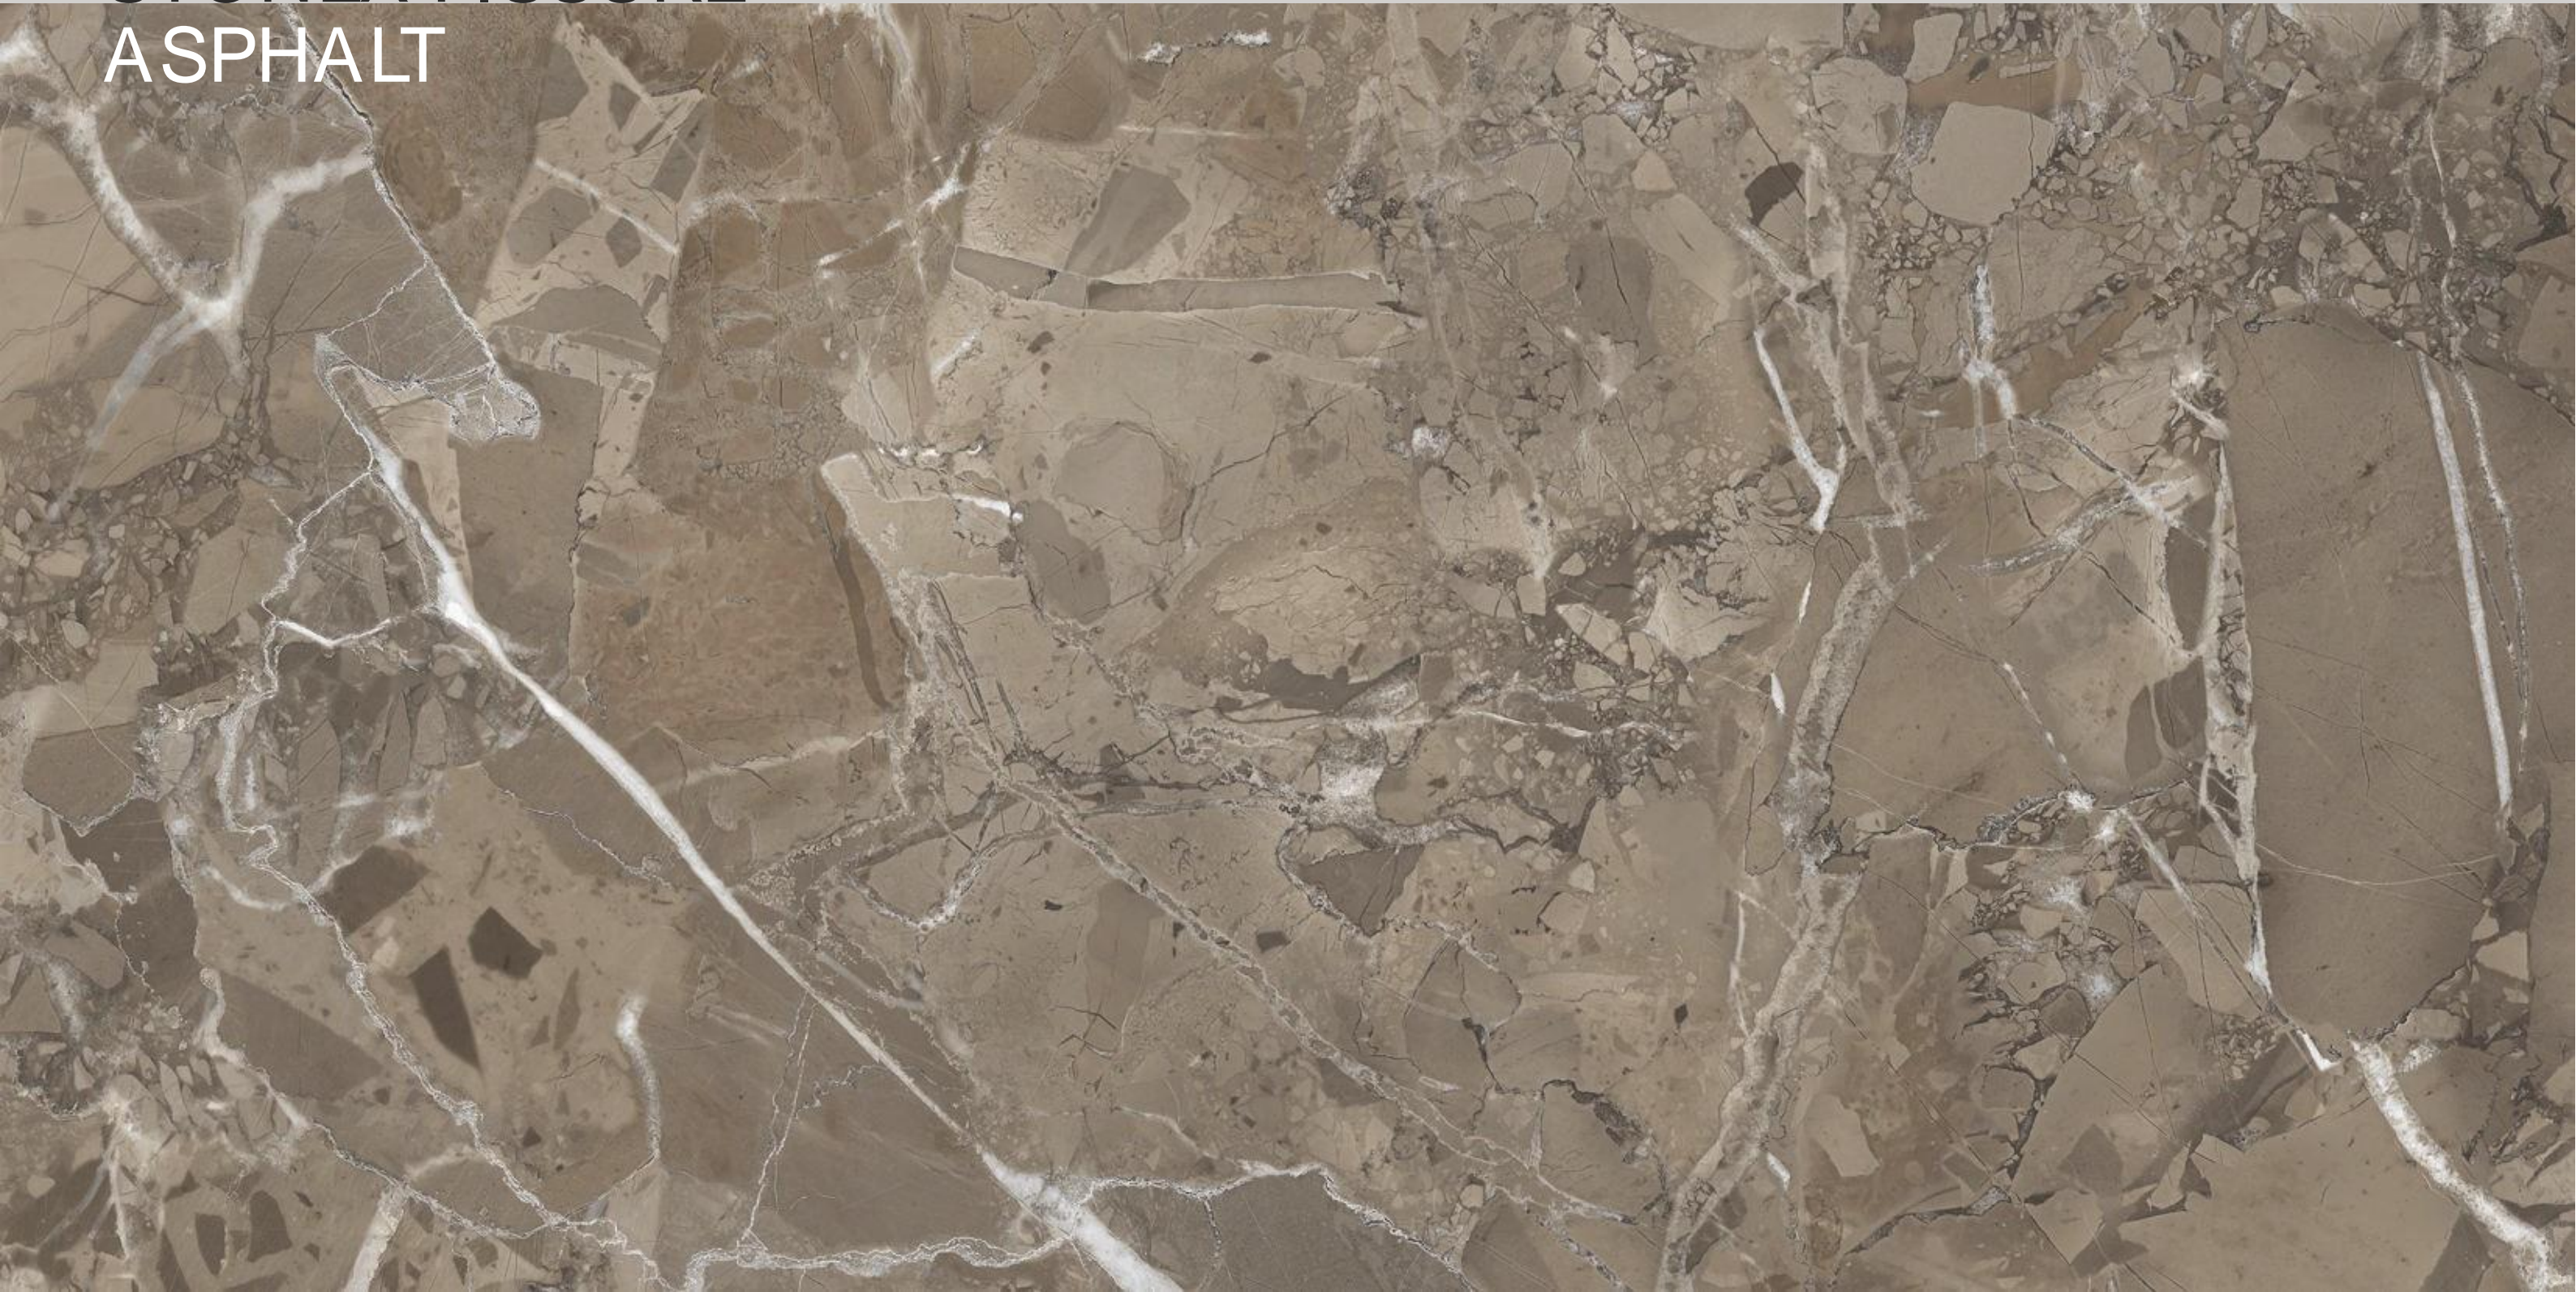

STONEX FISSURE
ASPHALT